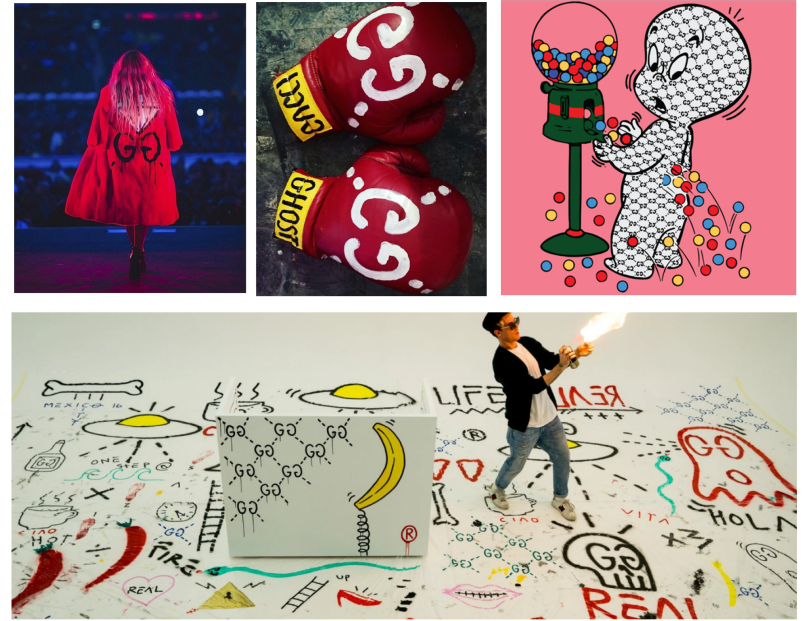

GUCCI (GHOST)

HEADPIECE

A handwritten signature in black ink, appearing to read 'Magnus Juliano', centered on the page.

VISUAL BOARD

INSPIRATION

NOTES

- CHAINMAIL
- PLAYFUL
- STREETWEAR
- GHOST

GUCCI (GHOST) HEADPIECE

DIGITAL SKETCH

MEASUREMENTS

H 2in x L 2in

Width
Minimum 1/8in - Maximum 1/4 in

Piece connected
with chain
and/or
jumprings.

COLOURS